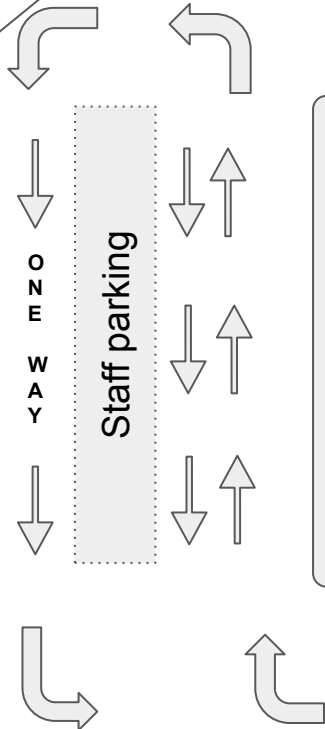

FMS drop off/pick up zones

R
O
U
T
E
4
3

FIELD HIGH SCHOOL

Visitor &
MS & HS Student Pickup

Field House

CROSS
WALK

CROSS
WALK

Crosswalk

Door 1 Door 6
FIELD MIDDLE SCHOOL
*Door 5

DROP
OFF &
PICK
UP
ZONE

Stadium

Entrance
& Exit

For cars entering/exiting via Saxe Rd. (preferred): Enter the parking lot via Saxe Rd. The drop off and pick up lane for car riders is on the EAST side of FMS, in the parking spaces closest to Door 5. Cars dropping off students should form a single-file line and pull forward nearest Door 5 so multiple cars can unload at the same time. *Students should never be dropped off in the stadium parking lot or outside of the drop off/pick up zone.*

Drop off/pick up locations for cars entering via Route 43: Drivers can only drop off and pick up students in designated crosswalk locations. *Students should never be dropped off outside of the crosswalks.*

If you are picking up a high school and middle school student, please pick them up in the area marked MS & HS Student Pickup. Students are not permitted in the staff parking lot.

W

SAXE RD

E